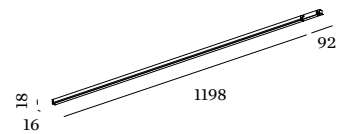

2.0 OPAL

LED PCB 24W | 48V
PC adapter | cover
PMMA opal cover

IP20 SDCM3 L70|60K 0.32kg

non dim

	CODE
	171482W_
	171482B_

DALI dim

	CODE
	171485W_
	171485B_

LIGHT COLOUR	LUMEN	CRI	CODE
2700K	1225	>90	3
3000K	1265	>90	5